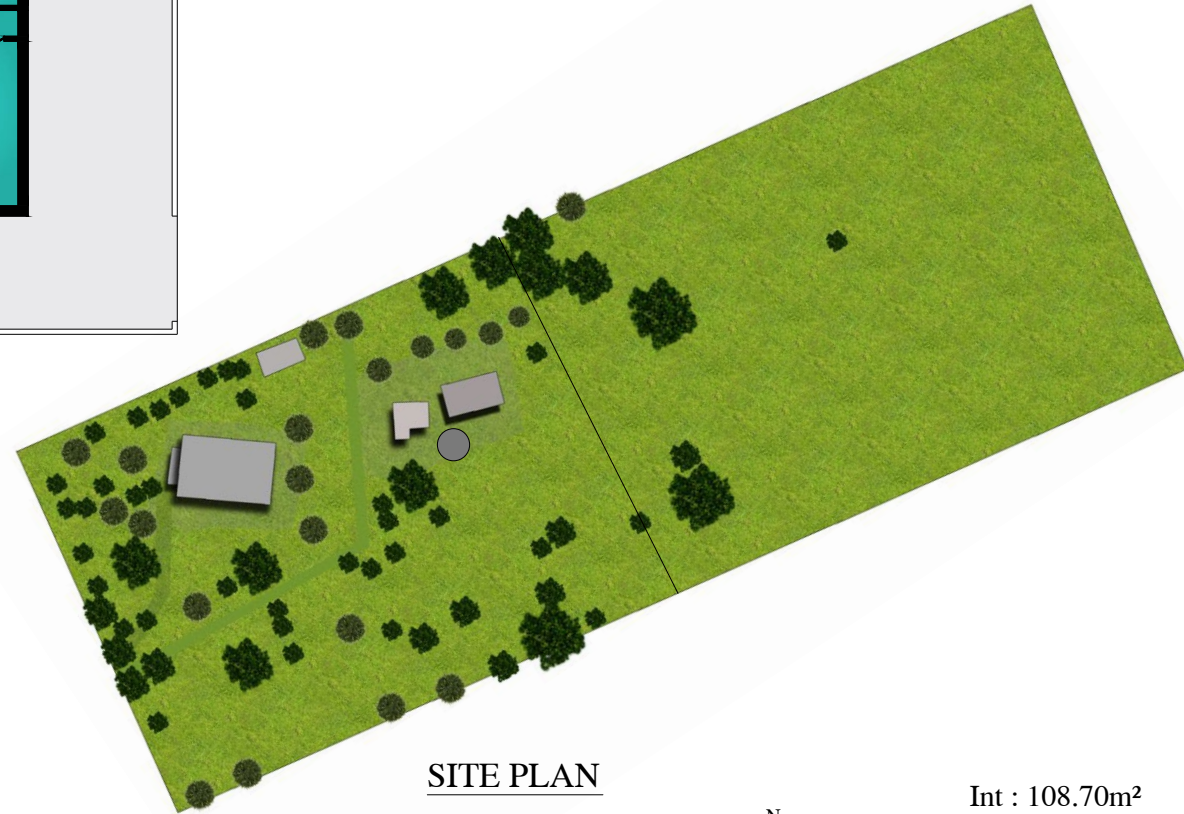

RESIDENCE

SITE PLAN

Int : 108.70m²
Ext : 130.90m²
Carport : 44.10m²