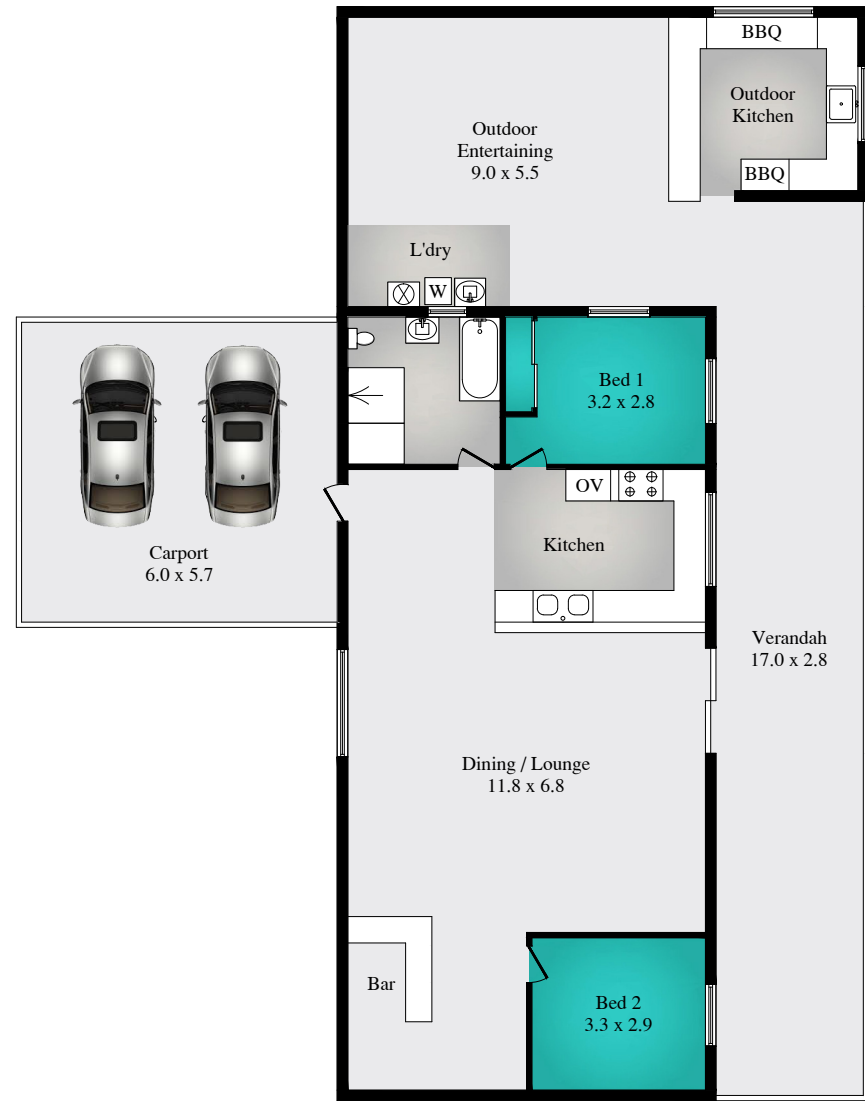

SITE PLAN

RESIDENCE

Int : 100.0m²
Ext : 95.5m²
Carport : 34.2m²
Lot Area : 15.67acres