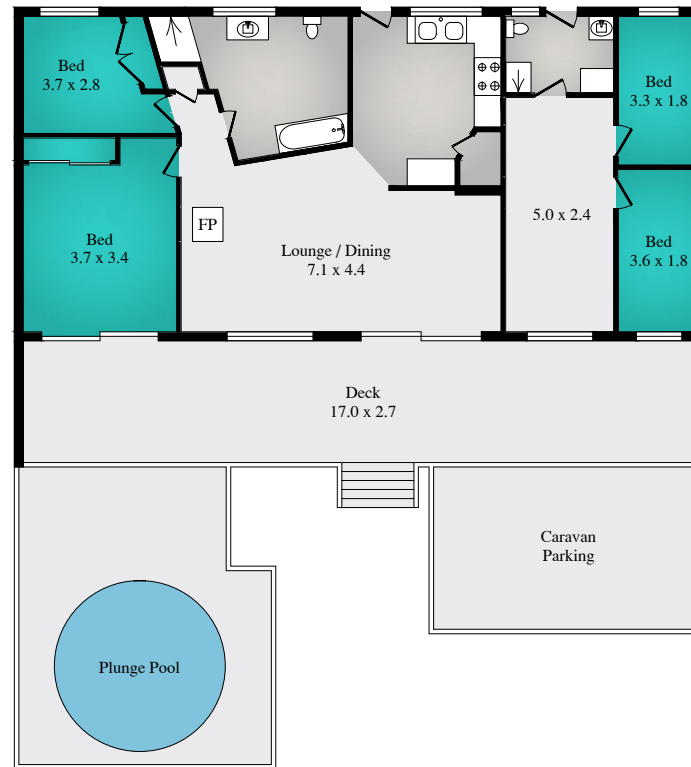

SITE PLAN

REARRANGE HOUSE & SHED

RESIDENCE

Int : 105.0m²
Ext : 123.5m²
Workshop : 96.7m²