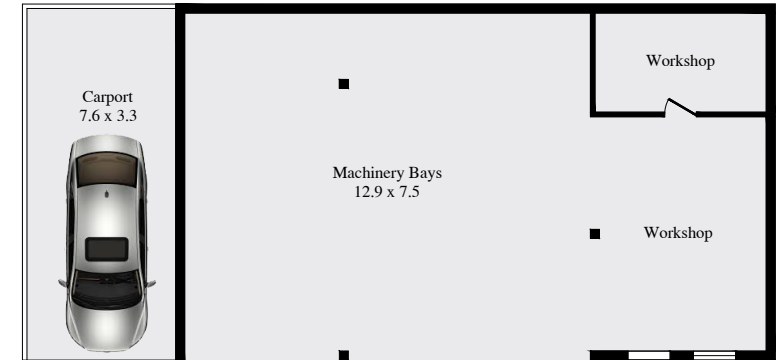

SITE PLAN

REARRANGE HOUSE & SHED

RESIDENCE

Int : 105.0m²
Ext : 123.5m²
Workshop : 96.7m²